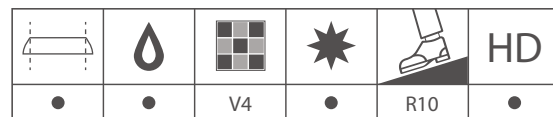

# WB SERIES

• 2 Sizes / Size • 7 Colors / Color

WB156003M  
Bianco

WB156009M  
White

WB156018M  
Grey

WB156038M  
Brown

WB156081M  
Blue

WB156061M  
Ivory

WB156039M  
Dark Brown

 300 x 600 mm  
12 x 24 inch  
12 Faces / Face

 150 x 600 mm  
6 x 24 inch  
15 Faces / Face

Grey  
WB156018M

150 x 600 mm  
6 x 24 inch

White  
WB156009M

150 x 600 mm  
6 x 24 inch

Blue  
WU156082M 150 x 600 mm  
6 x 24 inch