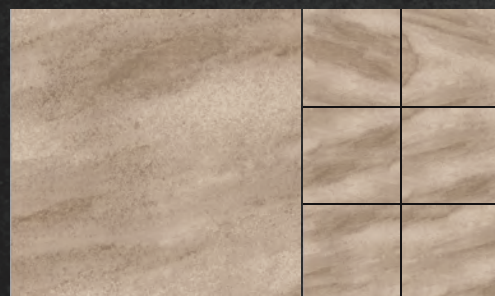

# DESERT YEAR

The Curves of The Desert,  
The Line Created by Years

# DY SERIES - DESERT YEAR

• 1 Size / Size • 6 Colors / Color

DY6003R  
White

DY6033R  
Light Brown

DY6035R  
Brown

DY6038R  
Dark Brown

DY6016R  
Grey

DY6029R  
Black

600 x 600 mm  
24 x 24 inch  
8 Faces / Face

Dark Brown  
DY6038R 600 x 600 mm  
24 x 24 inch

Grey  
DY6016R 600 x 600 mm  
24 x 24 inch

White  
DY6003R 600 x 600 mm  
24 x 24 inch

Light Brown  
DY6033R 600 x 600 mm  
24 x 24 inch