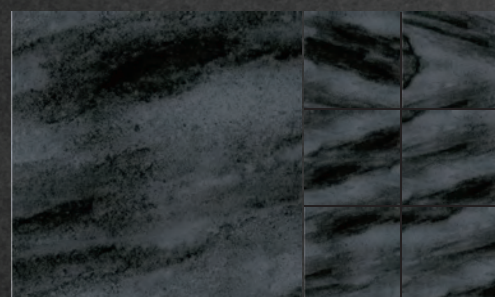

# DESERT YEAR

The Curves of The Desert,  
The Line Created by Years

# DY SERIES - DESERT YEAR

• 1 Size / Size • 6 Colors / Color

DY6003R  
White

DY6033R  
Light Brown

DY6035R  
Brown

DY6038R  
Dark Brown

DY6016R  
Grey

DY6029R  
Black