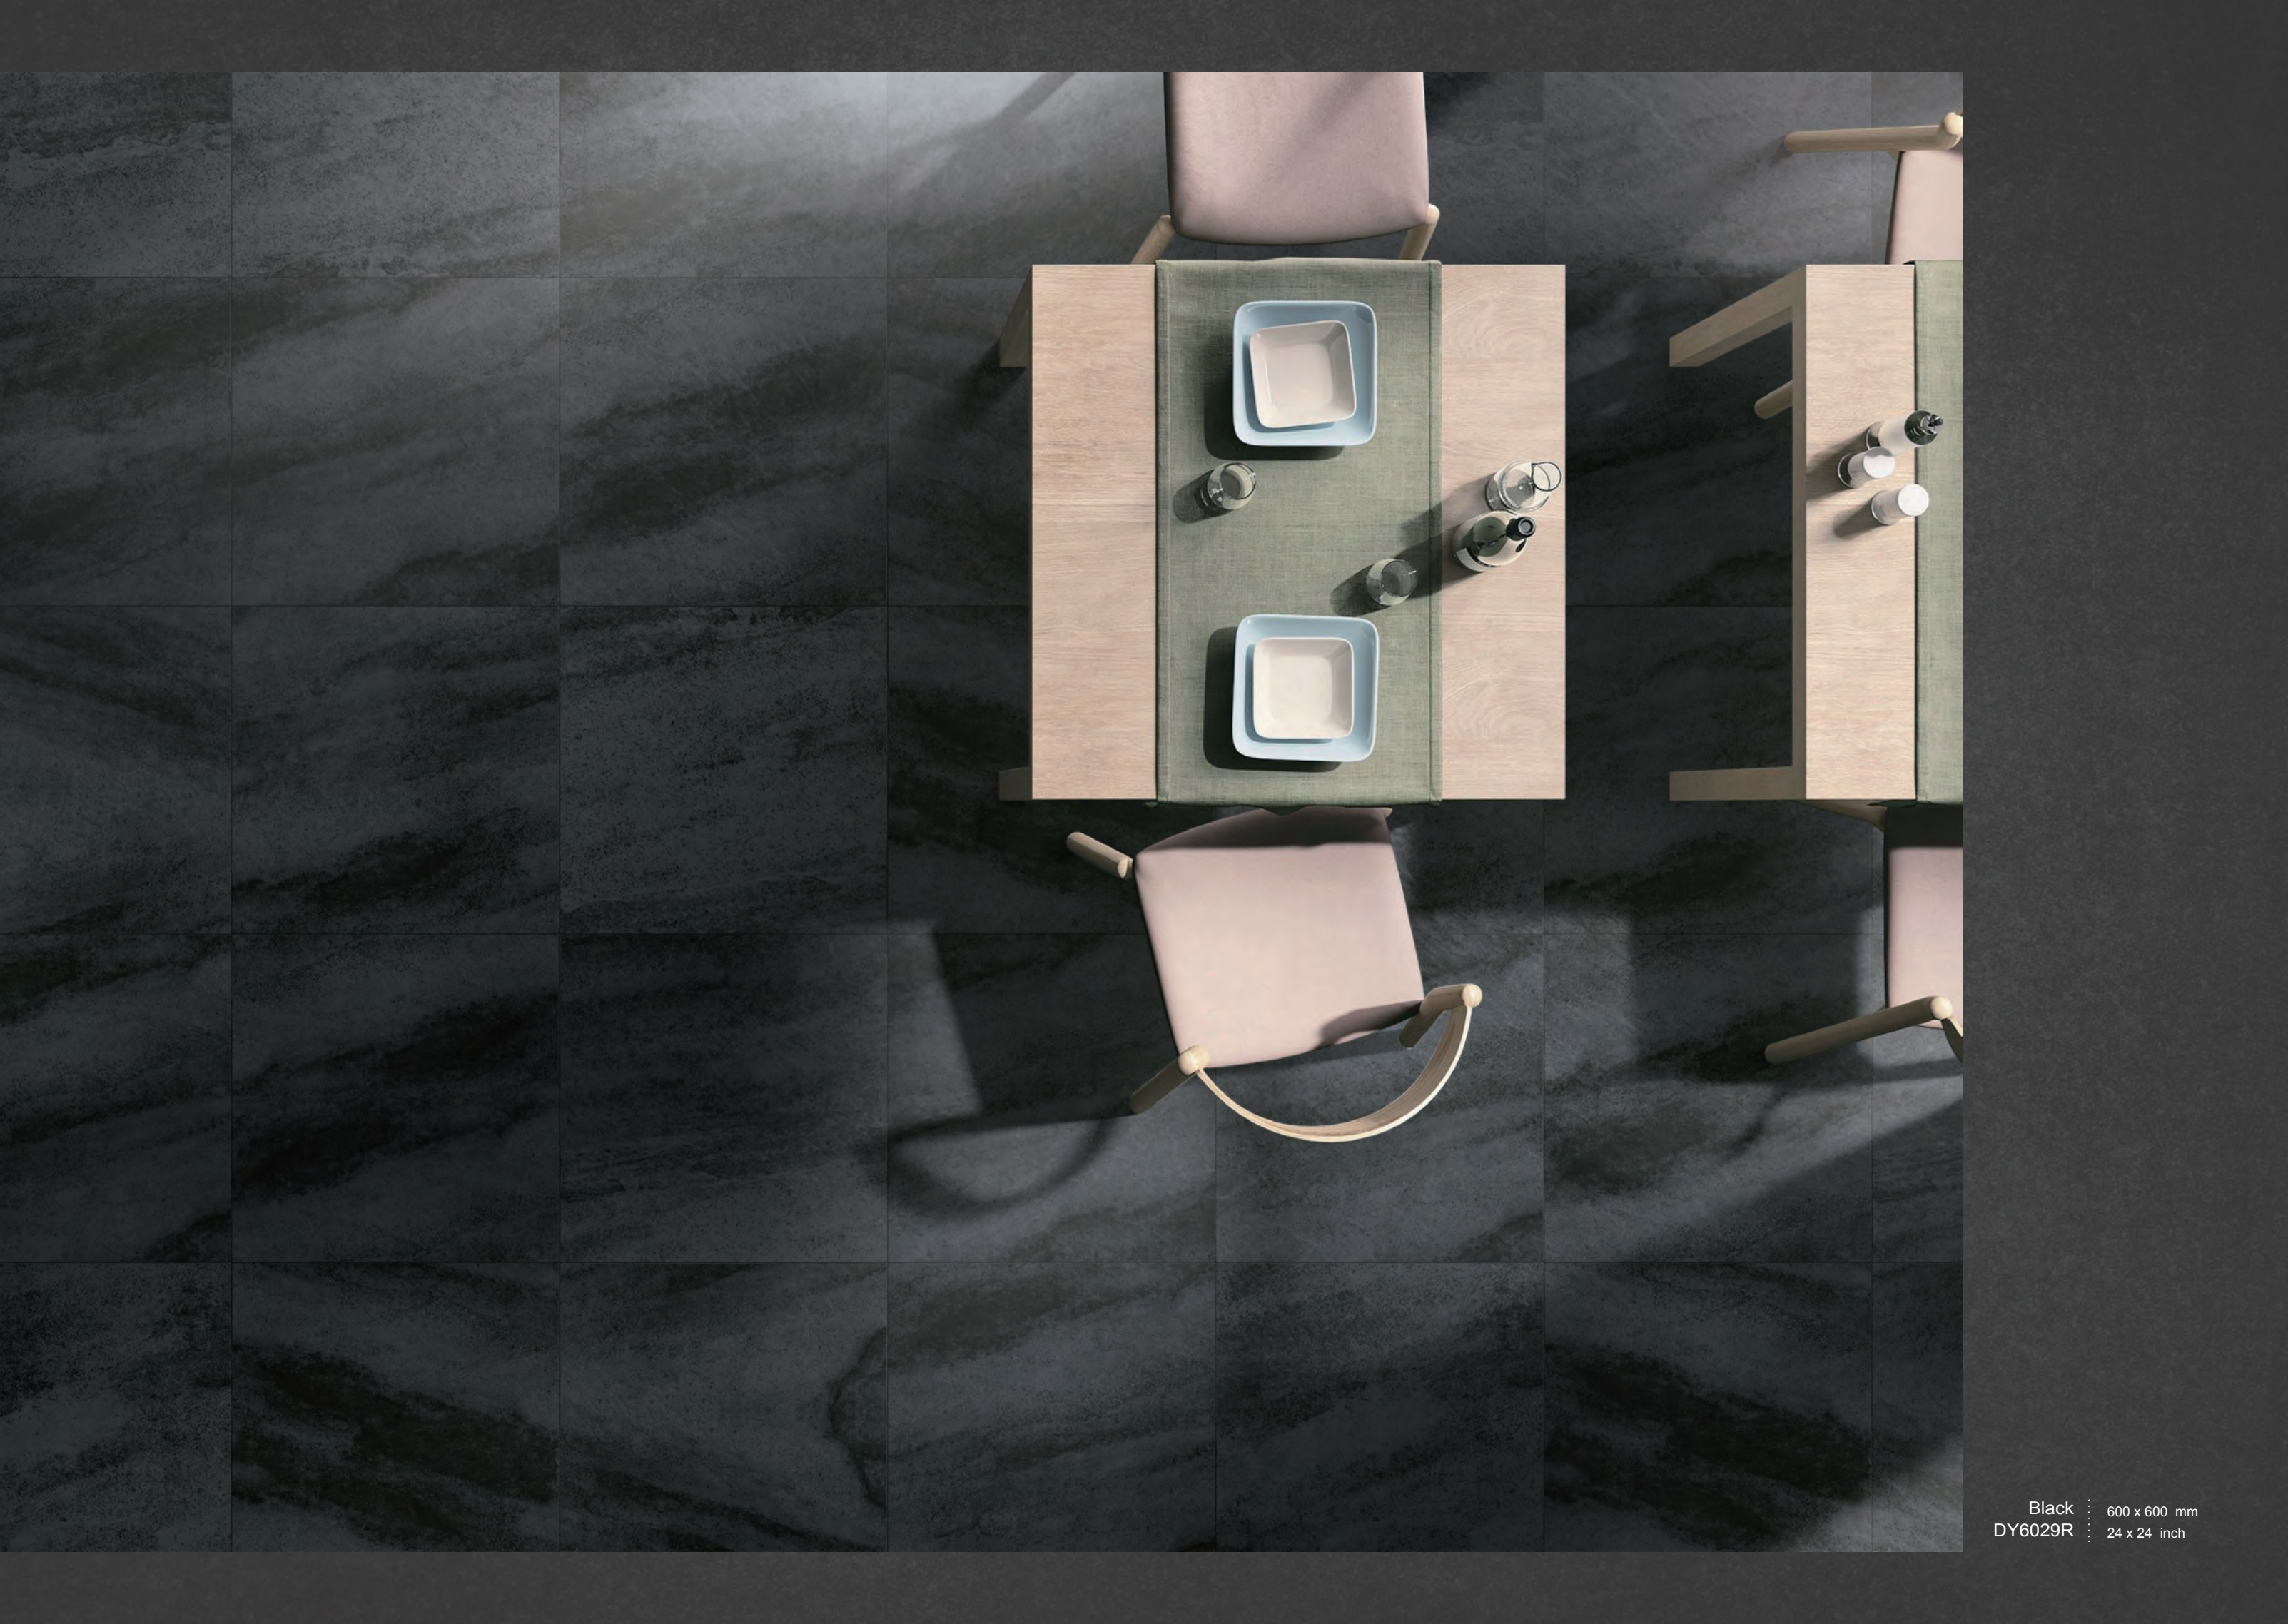

# DY SERIES - DESERT YEAR

• 1 Size / Size • 6 Colors / Color

DY6003R  
White

DY6033R  
Light Brown

DY6035R  
Brown

DY6038R  
Dark Brown

DY6016R  
Grey

DY6029R  
Black

600 x 600 mm  
24 x 24 inch  
8 Faces / Face

Dark Brown  
DY6038R 600 x 600 mm  
24 x 24 inch

Grey  
DY6016R 600 x 600 mm  
24 x 24 inch

White  
DY6003R 600 x 600 mm  
24 x 24 inch

Light Brown  
DY6033R 600 x 600 mm  
24 x 24 inch