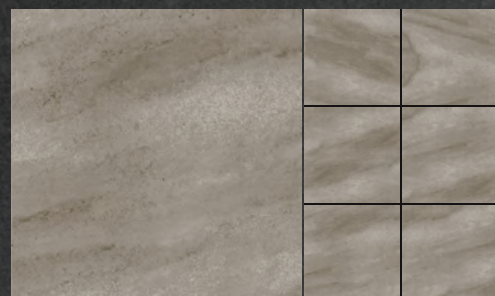

# DESERT YEAR

The Curves of The Desert,  
The Line Created by Years

# DY SERIES - DESERT YEAR

• 1 Size / Size • 6 Colors / Color

DY6003R  
White

DY6033R  
Light Brown

DY6035R  
Brown

DY6038R  
Dark Brown

DY6016R  
Grey

DY6029R  
Black

600 x 600 mm  
24 x 24 inch  
8 Faces / Face

Dark Brown  
DY6038R 600 x 600 mm  
24 x 24 inch

Grey  
DY6016R 600 x 600 mm  
24 x 24 inch

White  
DY6003R 600 x 600 mm  
24 x 24 inch

Light Brown  
DY6033R 600 x 600 mm  
24 x 24 inch