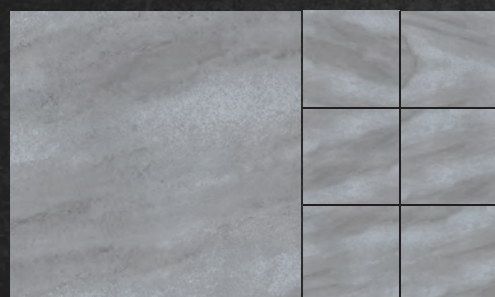

# DESERT YEAR

The Curves of The Desert,  
The Line Created by Years

# DY SERIES - DESERT YEAR

• 1 Size / Size • 6 Colors / Color

DY6003R  
White

DY6033R  
Light Brown

DY6035R  
Brown

DY6038R  
Dark Brown

DY6016R  
Grey

DY6029R  
Black

600 x 600 mm  
24 x 24 inch  
8 Faces / Face

Dark Brown  
DY6038R 600 x 600 mm  
24 x 24 inch

Grey  
DY6016R 600 x 600 mm  
24 x 24 inch

White  
DY6003R 600 x 600 mm  
24 x 24 inch

Light Brown  
DY6033R 600 x 600 mm  
24 x 24 inch