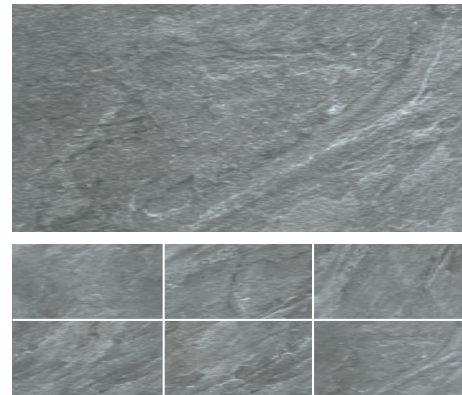

KS SERIES - KING'S STONE

1 Size / Size
2 Colors / Color

NEW

KS3617M
Grey

KS3618M
Dark Grey

Surface Effect

Grey
KS3617M : 300 x 600 mm
12 x 24 inch

Surface Effect

Dark Brown
KS3618M : 300 x 600 mm
12 x 24 inch

					HD
•	•	V2	•	R10	•

300 x 600 mm
12 x 24 inch
6 Faces / Face