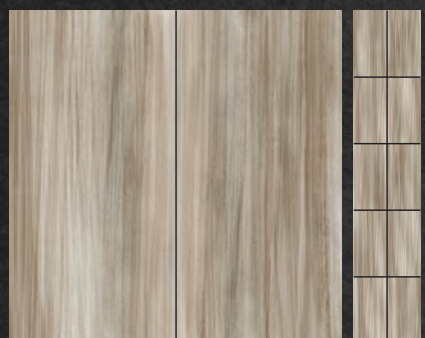

BRUSH STROKE

Artistic Brush and Beauty

PJ SERIES - BRUSH STROKE

• 1 Size / Size • 5 Colors / Color

PJ3601C
White

PJ3602C
Ivory

PJ3632C
Light Brown

PJ3618C
Grey

PJ3636C
Dark Brown

Surface Effect

White
PJ3601C

300 x 600 mm
12 x 24 inch

300 x 600 mm
12 x 24 inch
10 Faces / Face

Nordic Shop

Surface Effect
Dark Brown
PJ3636C
300 x 600 mm
12 x 24 inch

Surface Effect
WALL
Light Brown : 300 x 600 mm
PJ3632C : 12 x 24 inch
FLOOR
Dark Brown : 300 x 600 mm
PJ3636C : 12 x 24 inch